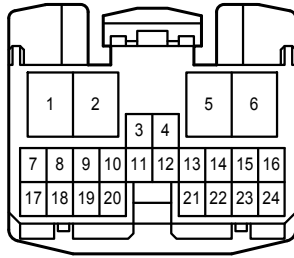

Rear Air Conditioning

A13(A), A14(B), A15(C)
A/C Control Assembly (w/o LEXUS Navigation System)
A/C ECU (w LEXUS Navigation System)

Rear Air Conditioning

A13(A), A14(B), A15(C)
 A/C Control Assembly (w/o LEXUS Navigation System)
 A/C ECU (w LEXUS Navigation System)

Rear Air Conditioning

A 13
White

A 14
White

A 15
White

J 14
White

J 16
White

J 25
White

R 4
White

R 17
Black

R 18
Black

R 19
Black

R 20
White

R 21
White

1B
Black

1C
White

2A
White