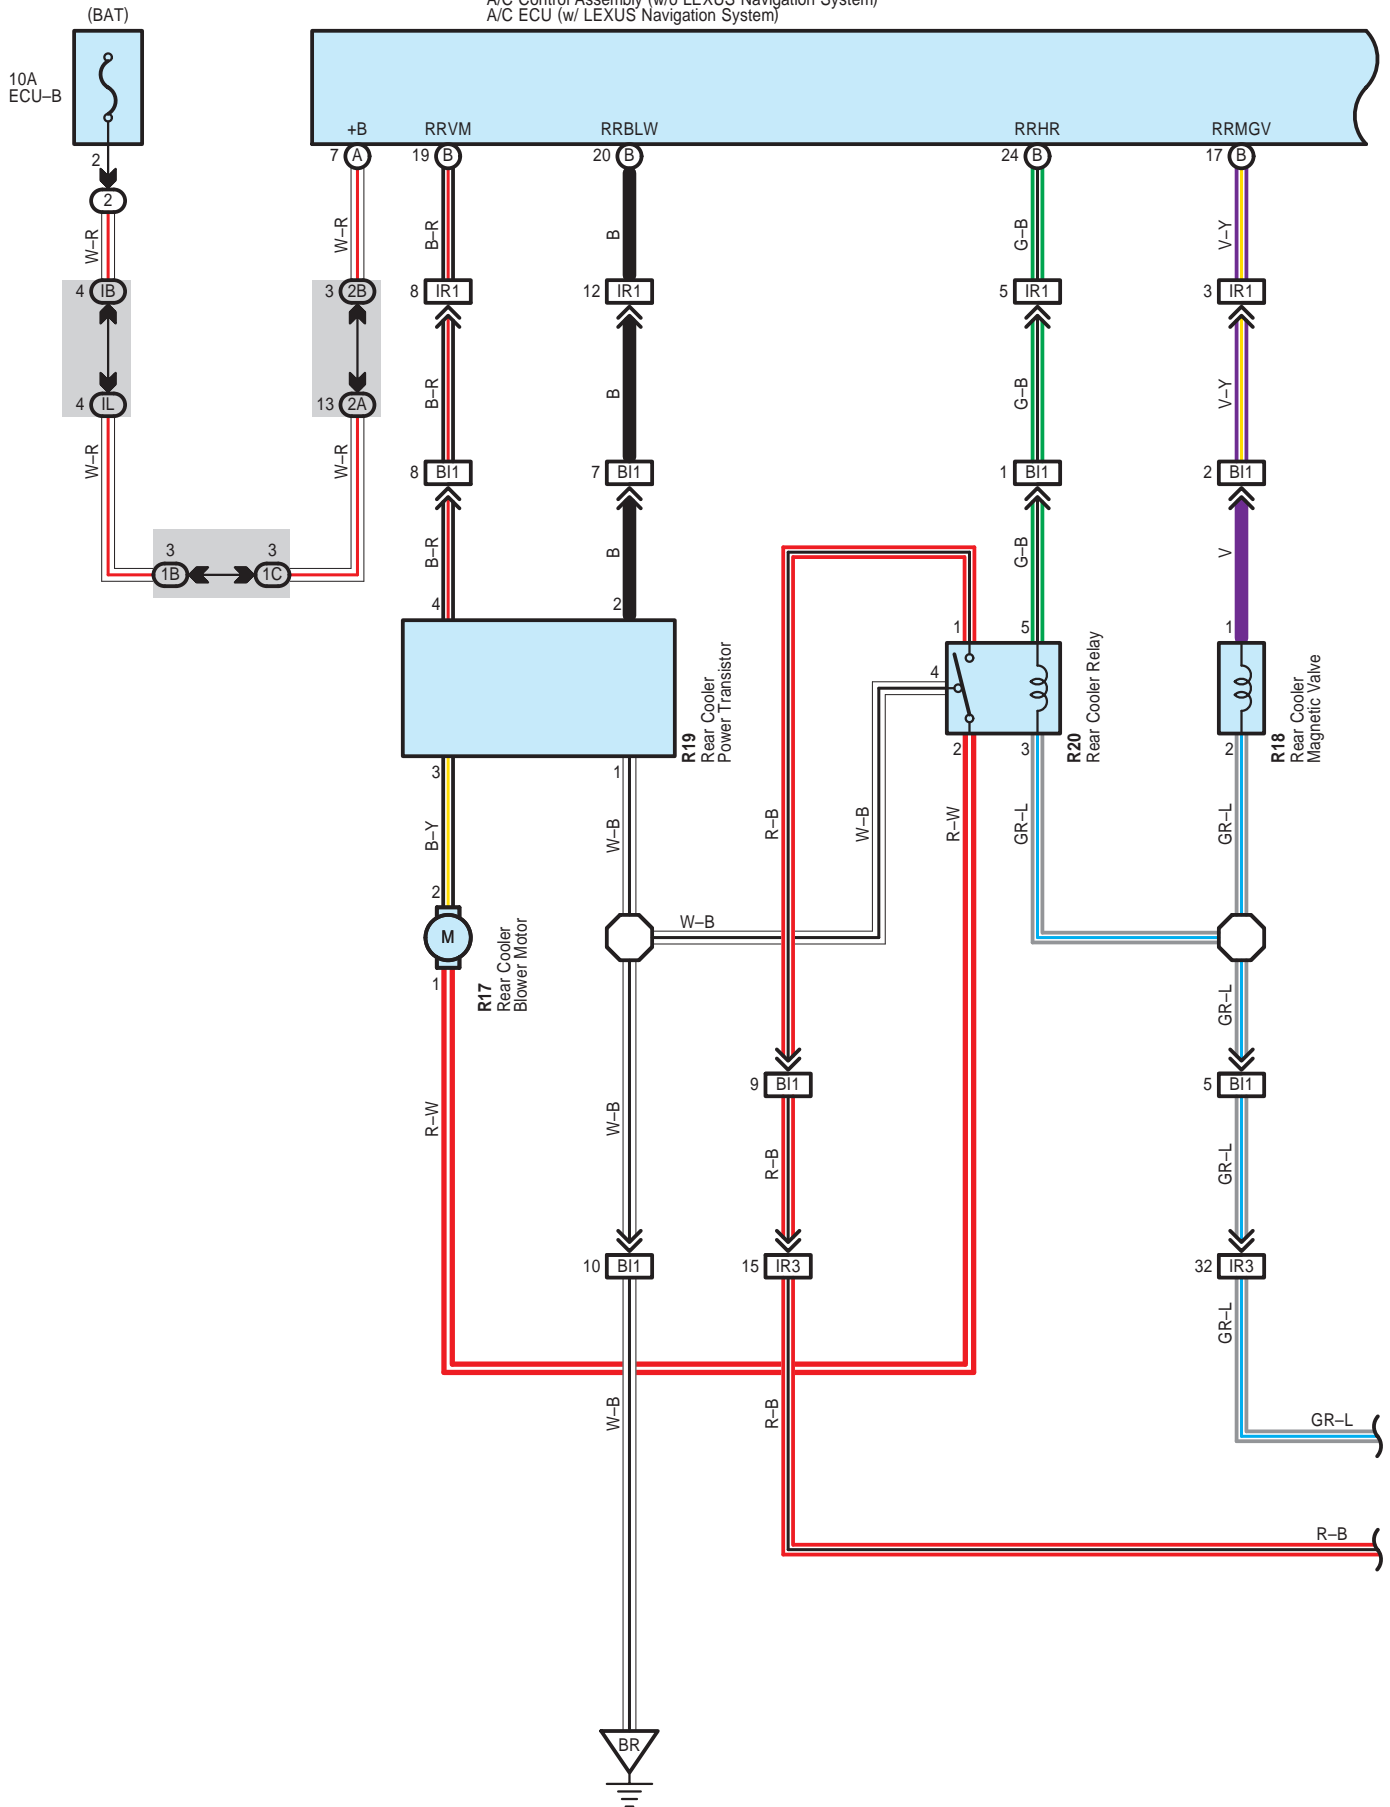

Rear Air Conditioning

A13(A), A14(B), A15(C)
A/C Control Assembly (w/o LEXUS Navigation System)
A/C ECU (w LEXUS Navigation System)

Rear Air Conditioning

A13(A), A14(B), A15(C)
 A/C Control Assembly (w/o LEXUS Navigation System)
 A/C ECU (w LEXUS Navigation System)

R 17
Black

R 18
Black

R 19
Black

R 20
White

R 21
White

1B
Black

1C
White

2A
White

2B
Black

3A
White

3B
Black

IB
White

IK
White

IL
White

BI1
White

IK1
White

IP4
Blue

IR1
Gray

IR3
White