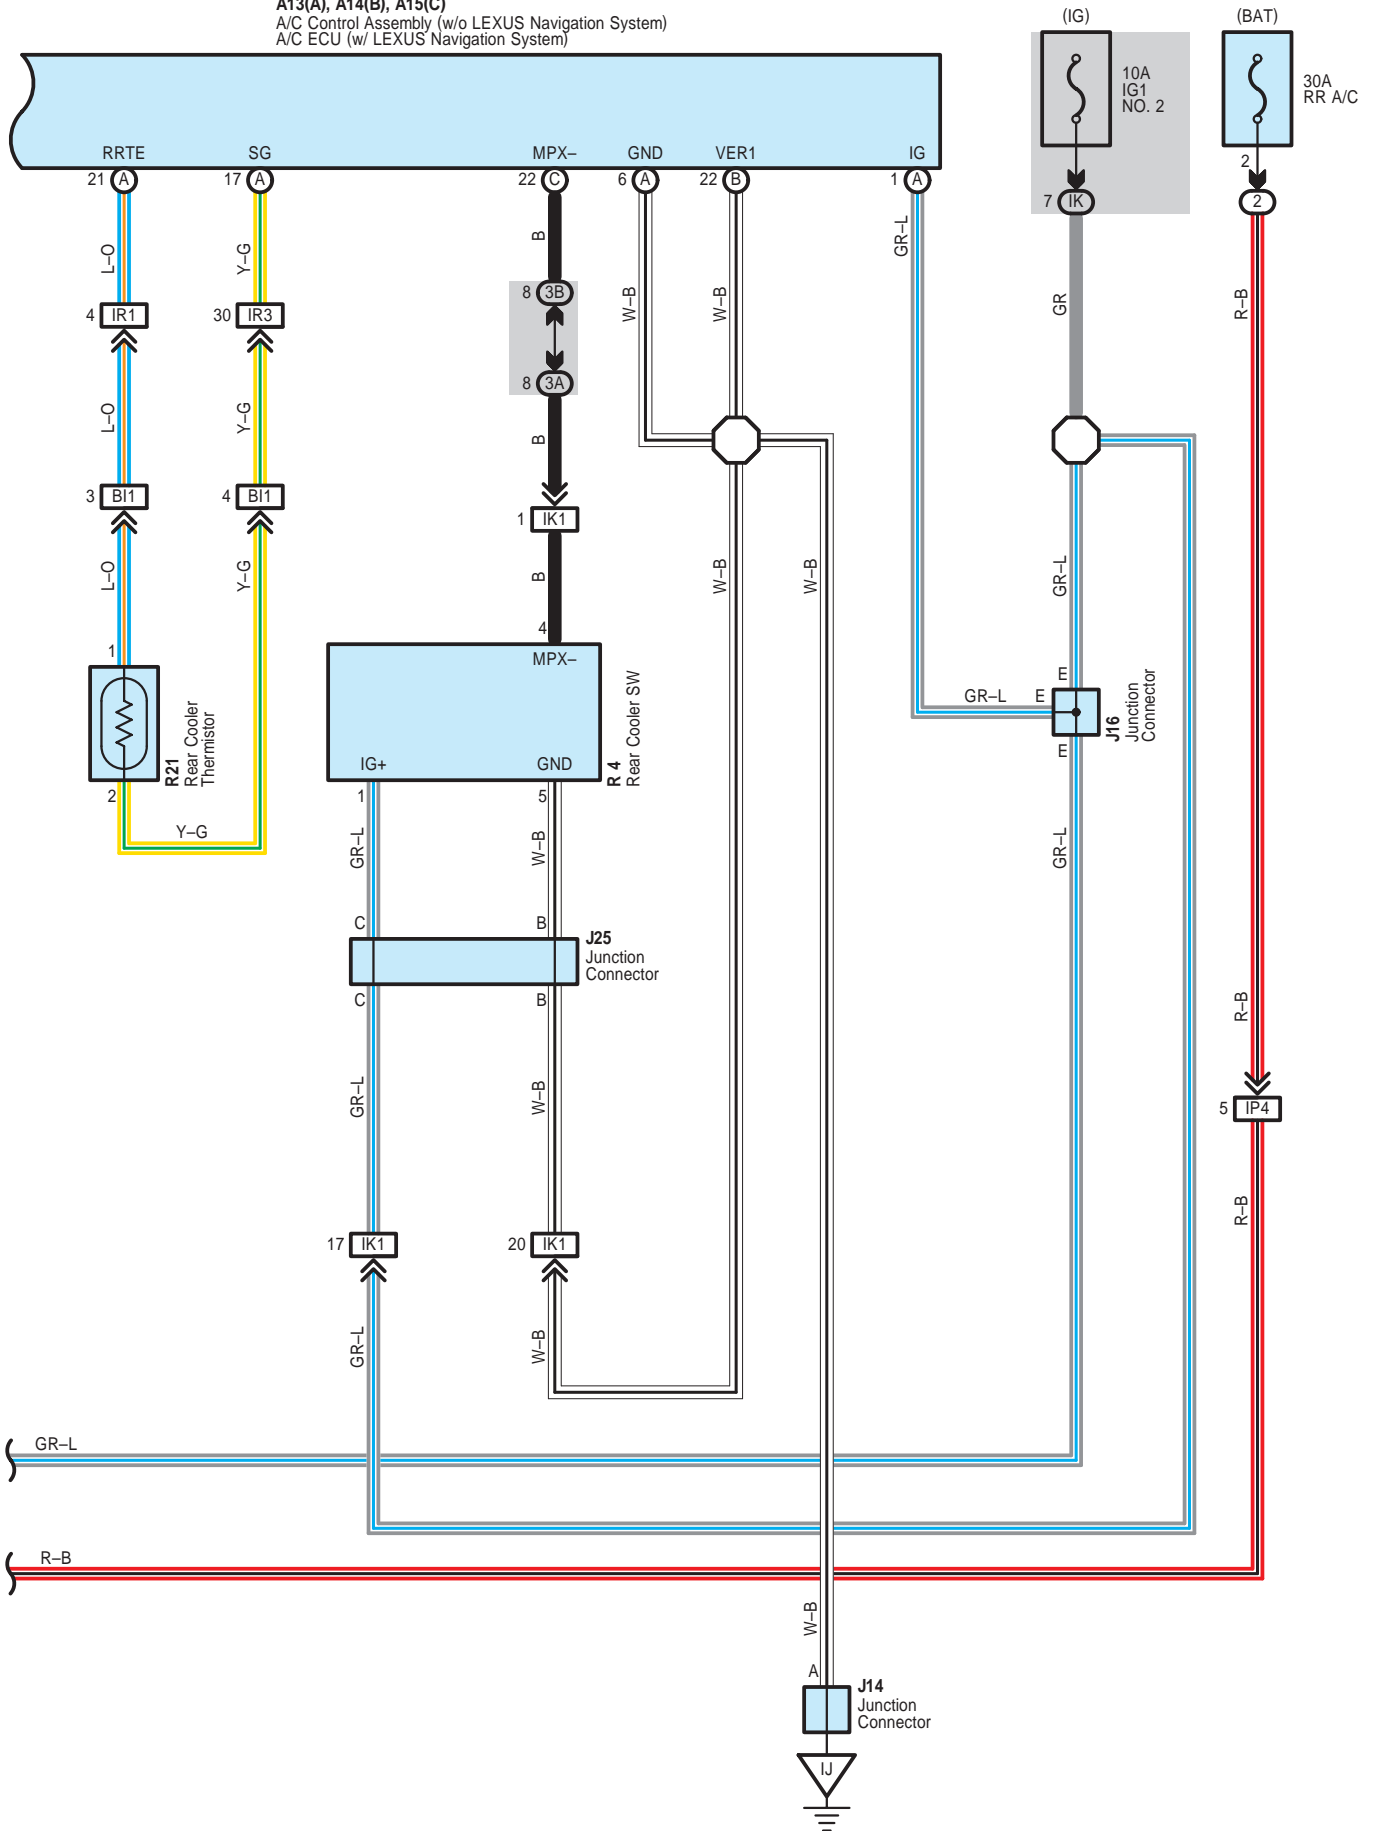

Rear Air Conditioning

A13(A), A14(B), A15(C)
A/C Control Assembly (w/o LEXUS Navigation System)
A/C ECU (w LEXUS Navigation System)

Rear Air Conditioning

A13(A), A14(B), A15(C)
 A/C Control Assembly (w/o LEXUS Navigation System)
 A/C ECU (w LEXUS Navigation System)

R 17
Black

R 18
Black

R 19
Black

R 20
White

R 21
White

1B
Black

1C
White

2A
White

2B
Black

3A
White

3B
Black

IB
White

IK
White

IL
White

BI1
White

IK1
White

IP4
Blue

IR1
Gray

IR3
White